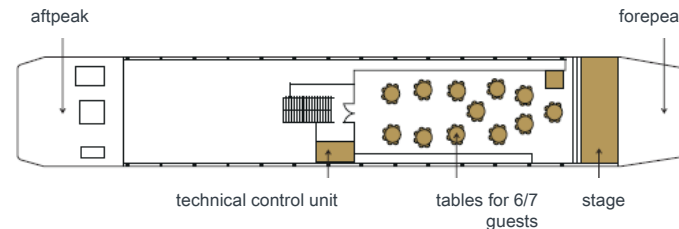

CONSTRUCTION: 2013

CHARACTERISTICS

LENGTH: 60.03m
OVERALL WIDTH: 9.40m

AREAS

FOREPEAK: 40m²
AFTPEAK: 25m²
LOUNGE AREA: 205m²
RETRACTABLE GLASS ROOF: 75m²
CONFERENCE ROOM: 140m²

Meeting room

STAGE: 5.30m X 2.80m
MAXIMUM CEILING HEIGHT: 2.10m

COCKTAIL RECEPTION (main deck) up to 150 people

Example layout

Cocktail reception for 150 people in the lounge area under the glass roof, followed by an evening dance or dinner on board one of our yachts, with or without navigation.

Theatre-style MEETING (lower deck) up to 150 people

Example layout

Theatre-style meeting in the lower room for up to 150 people, followed by a cocktail reception in the lounge area or a sit-down meal on board one of our yachts, with or without navigation.

Cabaret-style MEETING (lower deck) up to 84 people

Example layout

Cabaret-style meeting with crescent-shaped layout and stage, projection wall and technical control unit available. Option of organising a cocktail reception in the lounge area or a sit-down meal on board one of our yachts, with or without navigation.