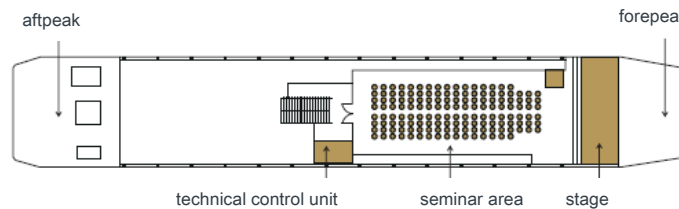

CONSTRUCTION: 2013

CHARACTERISTICS

LENGTH: 60.03m
OVERALL WIDTH: 9.40m

AREAS

FOREPEAK: 40m²
AFTPEAK: 25m²
LOUNGE AREA: 205m²
RETRACTABLE GLASS ROOF: 75m²
CONFERENCE ROOM: 140m²

Meeting room

STAGE: 5.30m X 2.80m
MAXIMUM CEILING HEIGHT: 2.10m

TECHNICAL EQUIPMENT

Lounge area

PA SYSTEM WITH WIRELESS MICROPHONE
3 PLASMA SCREENS

Meeting room

STAGE (5.30m X 2.80m)
PLEXIGLASS LECTERN
PA SYSTEM WITH MICROPHONES
VIDEO PROJECTION
TECHNICAL CONTROL UNIT

COCKTAIL RECEPTION (main deck) up to 150 people

Example layout

Cocktail reception for 150 people in the lounge area under the glass roof, followed by an evening dance or dinner on board one of our yachts, with or without navigation.

Theatre-style MEETING (lower deck) up to 150 people

Example layout

Theatre-style meeting in the lower room for up to 150 people, followed by a cocktail reception in the lounge area or a sit-down meal on board one of our yachts, with or without navigation.