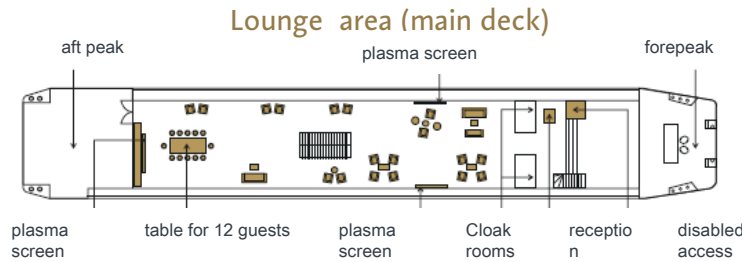

While reception is on the main level, a high-tech conference room on the lower level can accommodate approximately 200 guests.

Every vessels in the Yachts de Paris fleet can dock on the Seine side of the barge for a luncheon or dinner cruise.

CONSTRUCTION: 2013

CHARACTERISTICS

LENGTH: 60.03m
OVERALL WIDTH: 9.40m

AREAS

FOREPEAK: 40m²
AFTPEAK: 25m²
LOUNGE AREA: 205m²
RETRACTABLE GLASS ROOF: 75m²
CONFERENCE ROOM: 140m²

Meeting room

STAGE: 5.30m X 2.80m
MAXIMUM CEILING HEIGHT: 2.10m

TECHNICAL EQUIPMENT

Lounge area

PA SYSTEM WITH WIRELESS MICROPHONE
3 PLASMA SCREENS

Meeting room

STAGE (5.30m X 2.80m)
PLEXIGLASS LECTERN
PA SYSTEM WITH MICROPHONES
VIDEO PROJECTION
TECHNICAL CONTROL UNIT