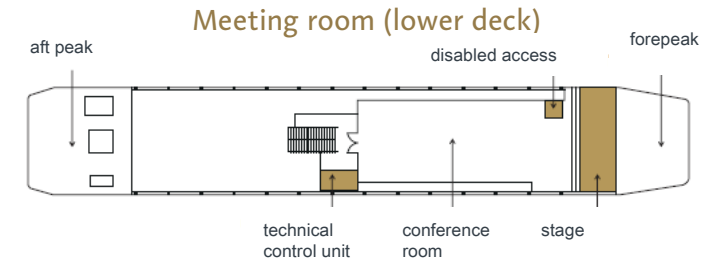

While reception is on the main level, a high-tech conference room on the lower level can accommodate approximately 200 guests.

Every vessels in the Yachts de Paris fleet can dock on the Seine side of the barge for a luncheon or dinner cruise.

CONSTRUCTION: 2013

CHARACTERISTICS

LENGTH: 60.03m
OVERALL WIDTH: 9.40m

AREAS

FOREPEAK: 40m²
AFTPEAK: 25m²
LOUNGE AREA: 205m²
RETRACTABLE GLASS ROOF: 75m²
CONFERENCE ROOM: 140m²

Meeting room

STAGE: 5.30m X 2.80m
MAXIMUM CEILING HEIGHT: 2.10m

TECHNICAL EQUIPMENT

Lounge area

PA SYSTEM WITH WIRELESS MICROPHONE
3 PLASMA SCREENS

Meeting room

STAGE (5.30m X 2.80m)
PLEXIGLASS LECTERN
PA SYSTEM WITH MICROPHONES
VIDEO PROJECTION
TECHNICAL CONTROL UNIT

COCKTAIL RECEPTION (main deck) up to 150 people

Example layout

Cocktail reception for 150 people in the lounge area under the glass roof, followed by an evening dance or dinner on board one of our yachts, with or without navigation.