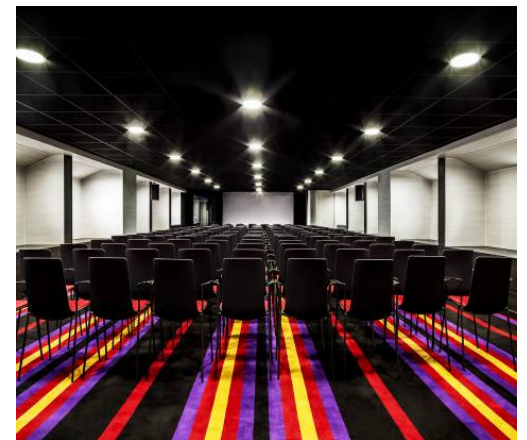

YACHTS DE PARIS

A WARM AND CHIC SPACE

With its surface of 600 square meters on two levels, the Liberty Barge can host companies and brands for conferences, seminars or other types of events.

This ultra-personalized houseboat has been totally refurbished and conceived as a self-sufficient home, open to the sky and the water.

While reception is on the main level, a high-tech conference room on the lower level can accommodate approximately 200 guests.

Every vessels in the Yachts de Paris fleet can dock on the Seine side of the barge for a luncheon or dinner cruise.

CONSTRUCTION: 2013

CHARACTERISTICS

LENGTH: 60.03m
OVERALL WIDTH: 9.40m

AREAS

FOREPEAK: 40m²
AFTPEAK: 25m²
LOUNGE AREA: 205m²
RETRACTABLE GLASS ROOF: 75m²
CONFERENCE ROOM: 140m²

Meeting room

STAGE: 5.30m X 2.80m
MAXIMUM CEILING HEIGHT: 2.10m

Theatre-style MEETING (lower deck) up to 150 people

Example layout

Theatre-style meeting in the lower room for up to 150 people, followed by a cocktail reception in the lounge area or a sit-down meal on board one of our yachts, with or without navigation.