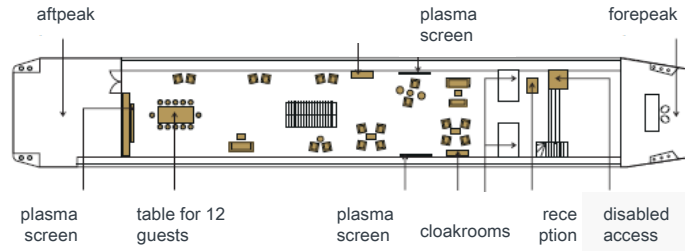

CONSTRUCTION: 2013

CHARACTERISTICS

LENGTH: 60.03m
OVERALL WIDTH: 9.40m

AREAS

FOREPEAK: 40m²
AFTPEAK: 25m²
LOUNGE AREA: 205m²
RETRACTABLE GLASS ROOF: 75m²
CONFERENCE ROOM: 140m²

Meeting room

STAGE: 5.30m X 2.80m
MAXIMUM CEILING HEIGHT: 2.10m

TECHNICAL EQUIPMENT

Lounge area

PA SYSTEM WITH WIRELESS MICROPHONE
3 PLASMA SCREENS

Meeting room

STAGE (5.30m X 2.80m)
PLEXIGLASS LECTERN
PA SYSTEM WITH MICROPHONES
VIDEO PROJECTION
TECHNICAL CONTROL UNIT

COCKTAIL RECEPTION (main deck) up to 150 people

Example layout

Cocktail reception for 150 people in the lounge area under the glass roof, followed by an evening dance or dinner on board one of our yachts, with or without navigation.

Theatre-style MEETING (lower deck) up to 150 people

Example layout

Theatre-style meeting in the lower room for up to 150 people, followed by a cocktail reception in the lounge area or a sit-down meal on board one of our yachts, with or without navigation.